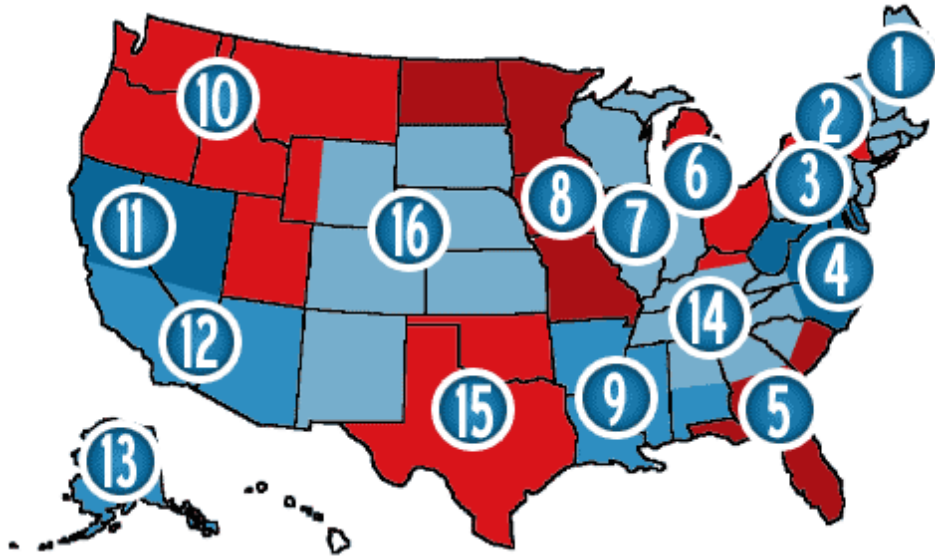

Clubs

Only currently active clubs will show in this listing.
Clubs that have not yet renewed their membership by the end of February, will not be shown.

All Regions

Name	Address	Phone	Categories
Region 1 CONNECTICUT OUTBOARD ASSOC. #8	41 MOHAWK TRAIL SANDY HOOK, CT 06482-1438	2034268951	PRO OUTBOARD MODIFIED OUTBOARD STOCK OUTBOARD DRAG
Region 1 SOUTH SHORE OUTBOARD ASSOCIATION # 5	39 BEAVERBROOK RD WESTFORD, MA 01886-3220	9786925224	STOCK OUTBOARD MODIFIED OUTBOARD PRO OUTBOARD DRAG

Region 10 COLUMBIA OUTBOARD RACING ASSOC. # 32	7314 SE 19TH AVE PORTLAND, OR 97202-6254	5039751323	STOCK OUTBOARD MODIFIED OUTBOARD PRO OUTBOARD J CLASSES
Region 10 GRAND PRIX WEST HYDROPLANE ASSOC. #419	10307 30TH ST NE LAKE STEVENS, WA 98258-8420	2069479984	INBOARD
Region 10 GRANTS PASS ACTIVE CLUB #43	PO BOX 961 GRANTS PASS, OR 97528-0081	5416608515	SPECIAL EVENT
Region 10 H 1 UNLIMITED #418	3311 W CLEARWATER AVE STE C 100 KENNEWICK, WA 99336	9162962442	UNLIMITED
Region 10 H.I.D.R.O.S. INC. #404	175 NE GILMAN BLVD ISSAQUAH, WA 98027-2904	2067992659	INBOARD
Region 10 NEWBERG BOAT CLUB #27	PO BOX 212 NEWBERG, OR 97132-0212	5036494064	PRO OUTBOARD MODIFIED OUTBOARD STOCK OUTBOARD OPC
Region 10 SALMON RIVER JET BOAT RACE #39	PO BOX 289 RIGGINS, ID 83549-0289	2086283441	SPECIAL EVENT
Region 10 SEATTLE DRAG & SKI SPRINT BOAT ASSOC.#23	9200 WALLINGFORD AVE N SEATTLE, WA 98103-3522	2065249200	INBOARD UNLIMITED STOCK OUTBOARD OPC
Region 10 SEATTLE INBOARD RACING ASSOC. #24	4918 184TH PLACE SW LYNNWOOD, WA 98037-5409	4257785549	INBOARD VINTAGE STOCK OUTBOARD OPC
Region 10 SEATTLE OUTBOARD ASSOCIATION # 25	3210 89TH AVE E EDGEWOOD, WA 98371-1982	2538406846	STOCK OUTBOARD MODIFIED OUTBOARD PRO OUTBOARD J CLASSES
Region 10 TACOMA INBOARD RACING ASSOC. #28	1007 27TH ST CRT NW GIG HARBOR, WA 98335-6810	2536775411	INBOARD
Region 10 TRI-CITY WATER FOLLIES ASSOC. # 29	C/O 201 N EDISON STE 232 KENNEWICK, WA 99336-1983	509-783-4675	UNLIMITED SPECIAL EVENT